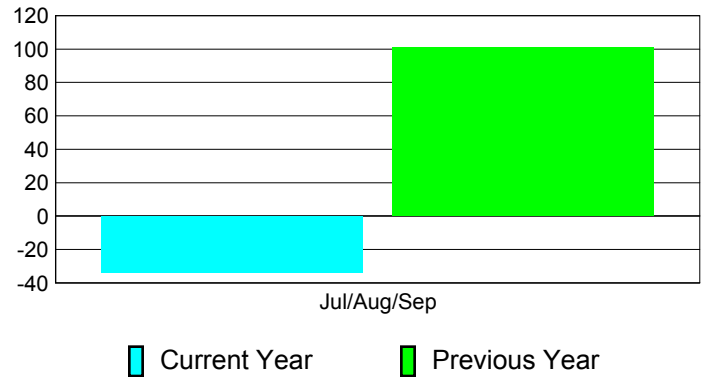

Membership Results
2012-2013

Membership
2011-2012

Month	Net Memb Goal	Actual New Memb	Actual Dropped Memb	Gain/Loss of Memb	Gain/Loss of Memb
Jul/Aug/Sep	70	148	-182	-34	101
Totals	70	148	-182	-34	101

Membership Results 2012-2013

Goal, New, Dropped, Gain/Loss

Comparison of Membership Gain/Loss

Current Year Compared to the Previous Year

Gender Comparison 2012-2013

Jul/Aug/Sep

Male Female