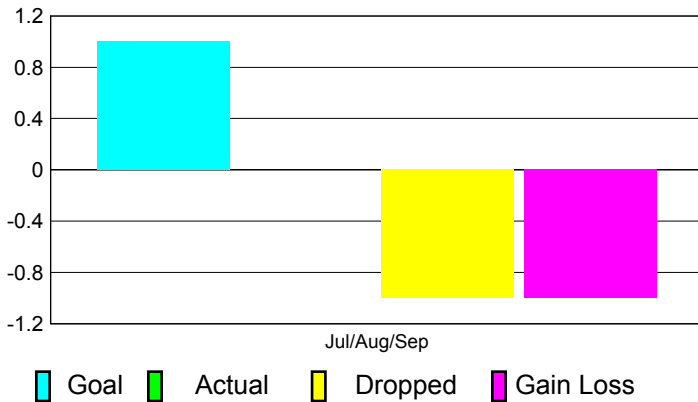

2012-2013 GMT Reports for District (or Undistricted) **District 356 D**

GMT: **BYEONG-DEOK KIM**

Location: **REPUBLIC OF KOREA**

GMT CA: **5**

CLUBS

Club Results
2012-2013

Clubs
2011-2012

Month	New Club Goal	Actual New Clubs	Actual Dropped Clubs	Gain/Loss of Clubs	Gain/Loss of Clubs
Jul/Aug/Sep	1	0	-1	-1	0
Totals	1	0	-1	-1	0

Club Results 2012-2013

Goal, New, Dropped, Gain/Loss

Comparison of Club Gain/Loss

Current Year Compared to the Previous Year

YTD Status Quo Clubs 2012-2013

Status Quo Clubs Compared to Status Quo Members

MEMBERSHIP