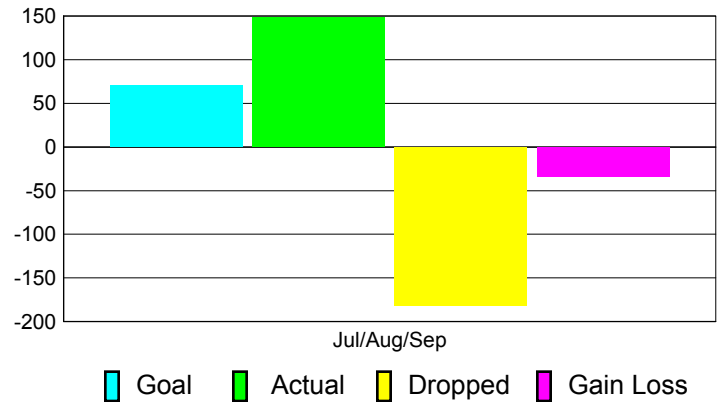

Membership Results 2012-2013

Goal, New, Dropped, Gain/Loss

Comparison of Membership Gain/Loss

Current Year Compared to the Previous Year